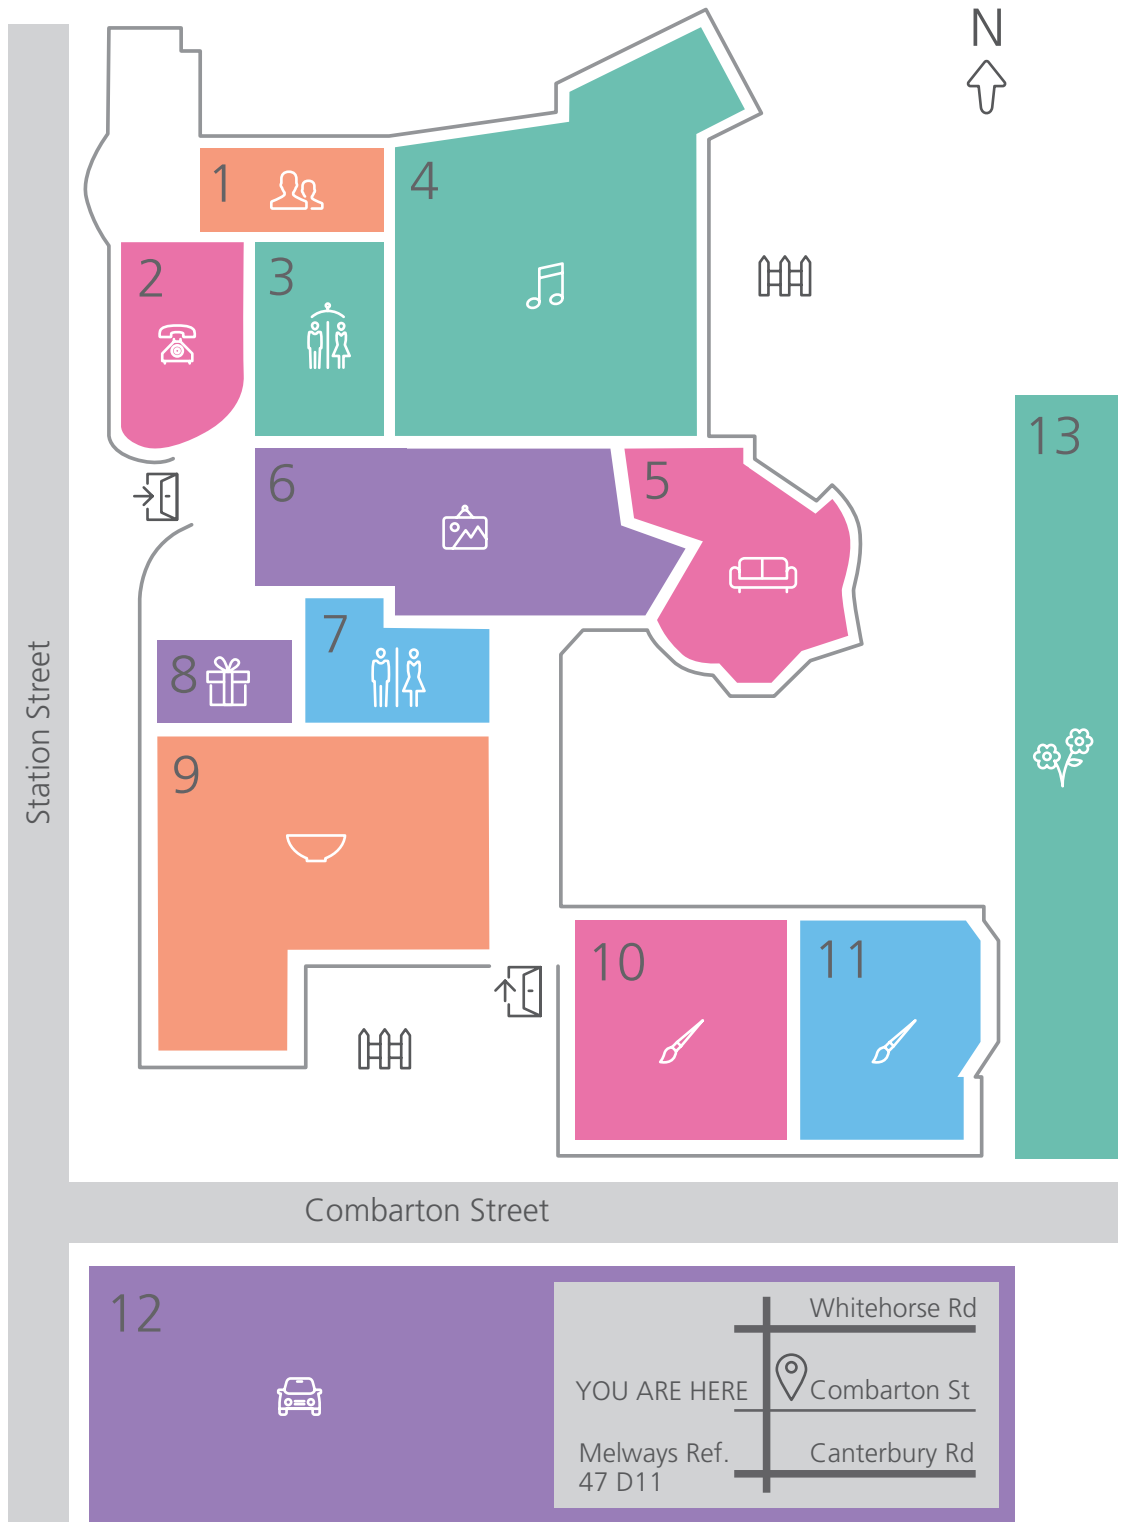

BOX HILL COMMUNITY ARTS CENTRE

7-10 minutes walk to Box Hill Central

- 1 Meeting Room
- 2 Office
- 3 Dressing Room
- 4 Arbour
- 5 Kitchen/Lounge
- 6 Gallery
- 7 Toilets
- 8 Alcove Art Shop
- 9 Wetcraft Studio
- 10 Drycraft West
- 11 Drycraft East
- 12 BHCAC Car Park
- 13 Community Gardens

Bus Routes on Station Street
 700 - Mordialloc
 732 - Upper Ferntree Gully
 735 - Blackburn South

470 Station Street Box Hill VIC 3128

p | 9895 8888 **e** | bhcac@whitehorse.vic.gov.au **w** | bhcac.com.au