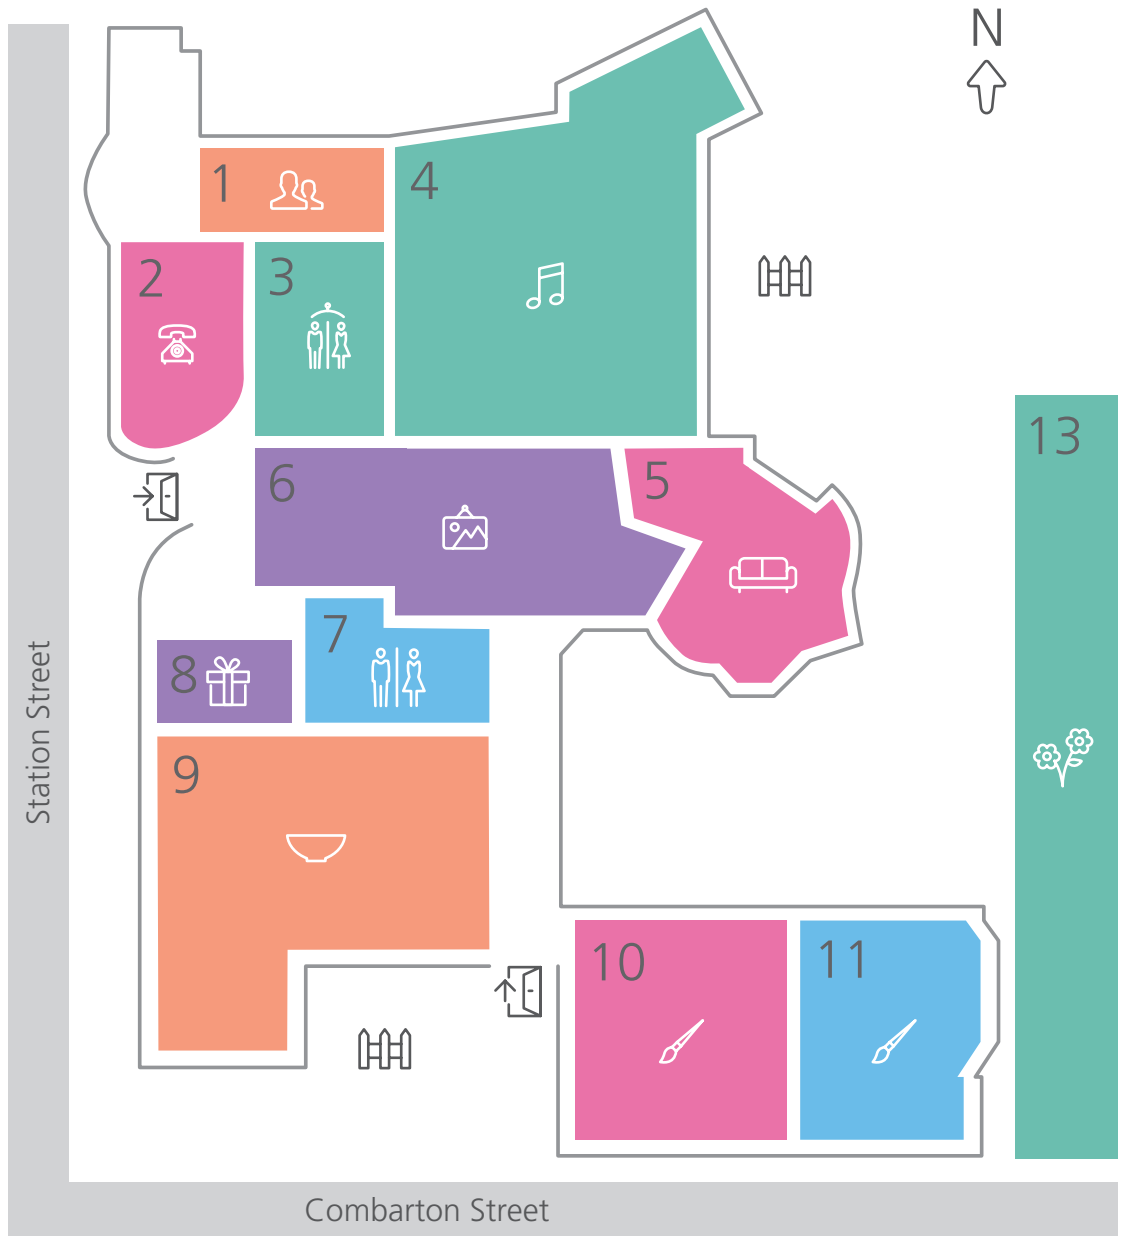

# BOX HILL COMMUNITY ARTS CENTRE

- 7-10 minutes walk to Box Hill Central**
- 1 Meeting Room
  - 2 Office
  - 3 Dressing Room
  - 4 Arbour
  - 5 Kitchen/Lounge
  - 6 Gallery
  - 7 Toilets
  - 8 Alcove Art Shop
  - 9 Wetcraft Studio
  - 10 Drycraft West
  - 11 Drycraft East
  - 12 BHCAC Car Park
  - 13 Community Gardens

**Bus Routes on Station Street**  
 700 - Mordialloc  
 732 - Upper Ferntree Gully  
 735 - Blackburn South

12

	Whitehorse Rd
YOU ARE HERE	Combarton St
Melways Ref. 47 D11	Canterbury Rd